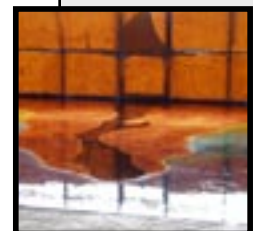

Decorative Concrete Institute

Solvent-Based Dye Over Gray Concrete

Solvent-Based Dye Over Polished Concrete

Solvent-Based Dye Over White Skim Coat

This color chart is a "representation only" and does not guarantee that the final color will be an exact match. Concrete slabs will react differently. Application methods will also change the look of the color. Test sections should be done to help determine the proper color required.

Water-Based Dye Over White Skim Coat

This color chart is a "representation only" and does not guarantee that the final color will be an exact match. Concrete slabs will react differently. Application methods will also change the look of the color. Test sections should be done to help determine the proper color required.